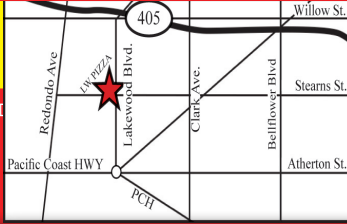

PIZZA

TAKEOUT & DELIVERY

ORDER ONLINE
LWPIZZA.COM

MON-THURS 3PM-11PM
FRI-SAT 11AM-11PM
SUNDAY 11AM-9PM

CALL NOW
562-985-0422

2201 N LAKEWOOD BLVD
LONG BEACH, CA 90815

Double Deal

14.99

Giant Family Feast

24.99

XL 2-Topping Pizza
LG Cheese Bread & Dinner Salad
2 Liter Soda
Feeds 4-5 People

Super J Pizza Deal

29.99

Super J 3-Topping Pizza
Large Cheese Bread
2 Liter Soda
Feeds 6-7 People

Legend Party Feast

49.99

Legend 2-Topping Pizza
12 Wings
1 Pound RibTips
Feeds 10-12 People